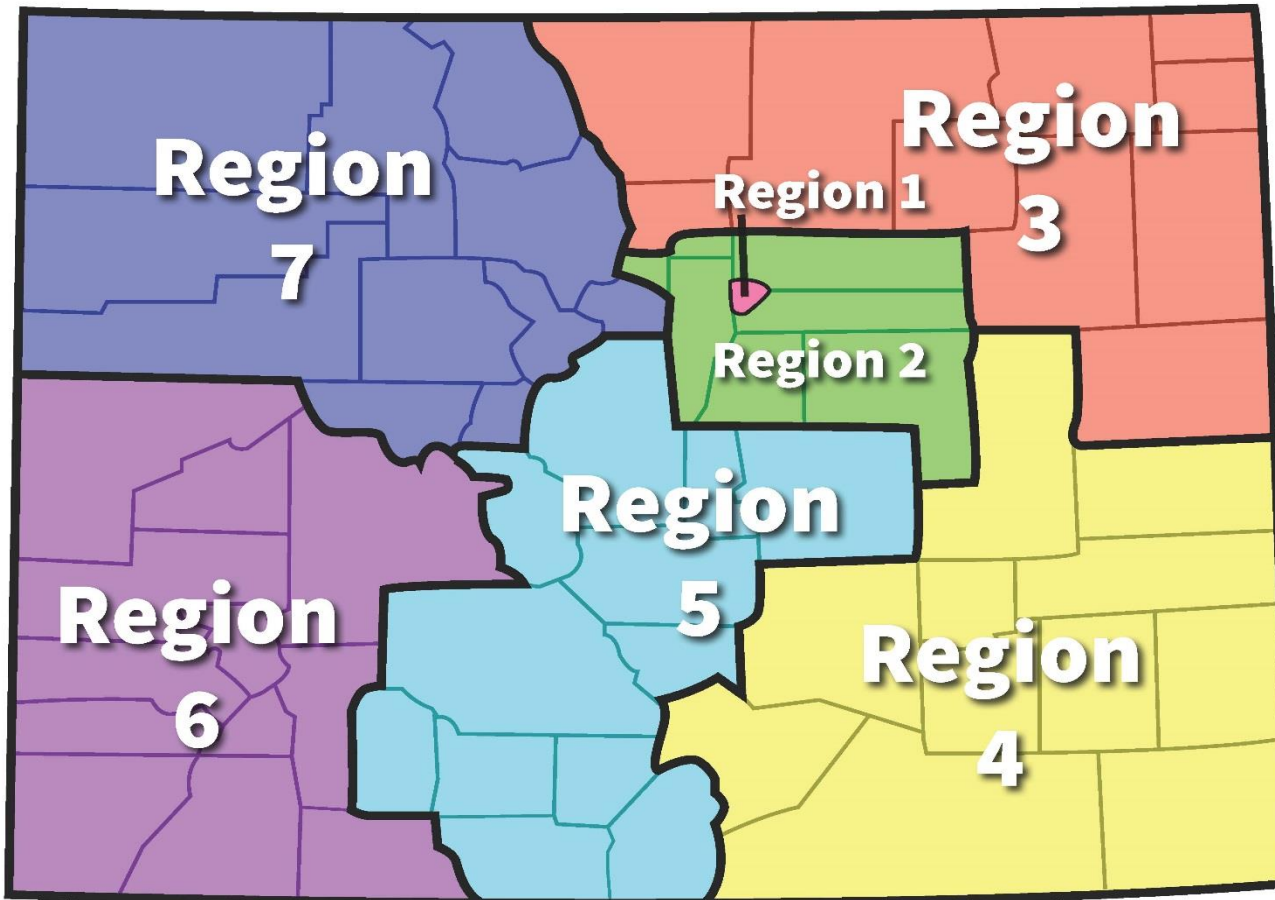

# Colorado Regions

**Region 1:** Denver

**Region 2:** Adams-Broomfield, Arapahoe, Aurora, Douglas-Elbert, 1st JD

**Region 3:** Boulder, Larimer, 13th JD, Weld

**Region 4:** Pueblo, 16th JD, Southeastern, Southern

**Region 5:** El Paso, Fremont/Custer, Heart of the Rockies, San Luis Valley

**Region 6:** Four Corners, Mesa, 7th JD, Southwestern

**Region 7:** Continental Divide, 9th JD, Northwestern, Pitkin

## Regional Vice Presidents

Region 1 – Codi Cox

Region 2 – Sandy Eloranto

Region 3 – Vacant

Region 4 – L. Katherine Young

Region 5 – Daniel Tom

Region 6 – Lloyd Quesenberry

Region 7 – Lynaia South